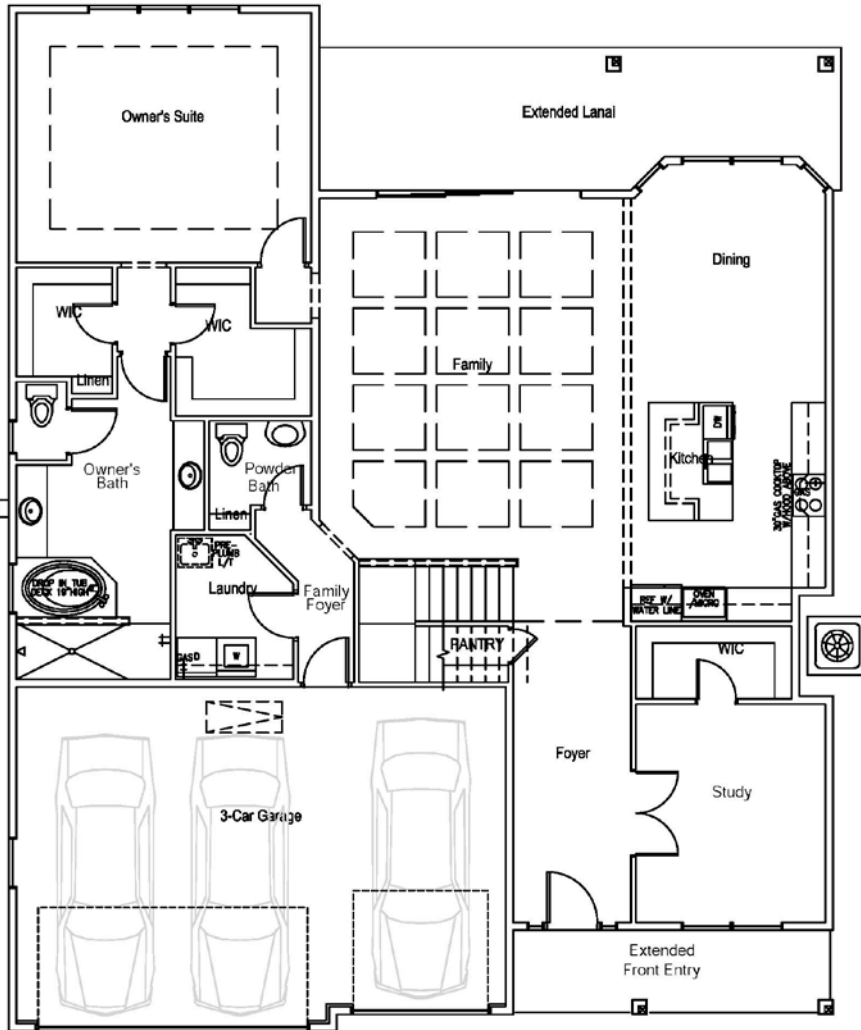

The Genesis Plan

-Coastal Elevation

3 bedrooms / 2.5 bathrooms / 2-Story / 3-Car Garage

The Genesis Plan

2523 Square Foot

3 bedrooms / 2.5 bathrooms
2-Story / 3-Car Garage