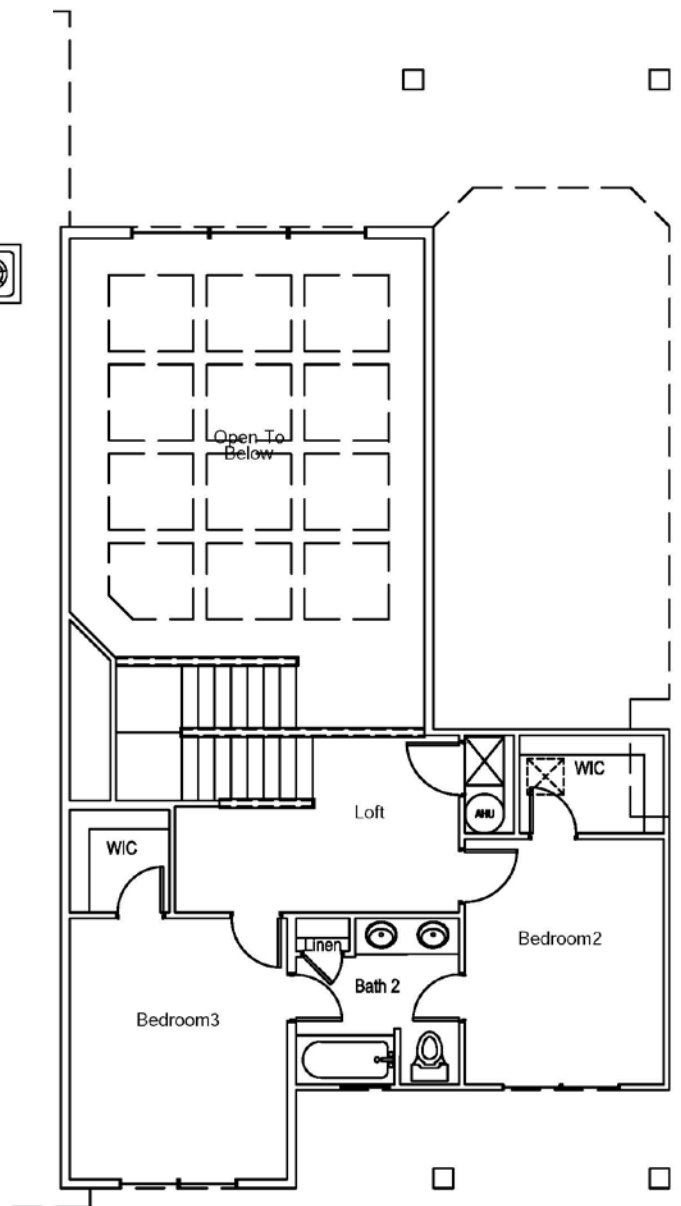

The Genesis Plan

-Coastal Elevation

3 bedrooms / 2.5 bathrooms / 2-Story / 3-Car Garage

The Genesis Plan

2523 Square Foot

3 bedrooms / 2.5 bathrooms
2-Story / 3-Car Garage