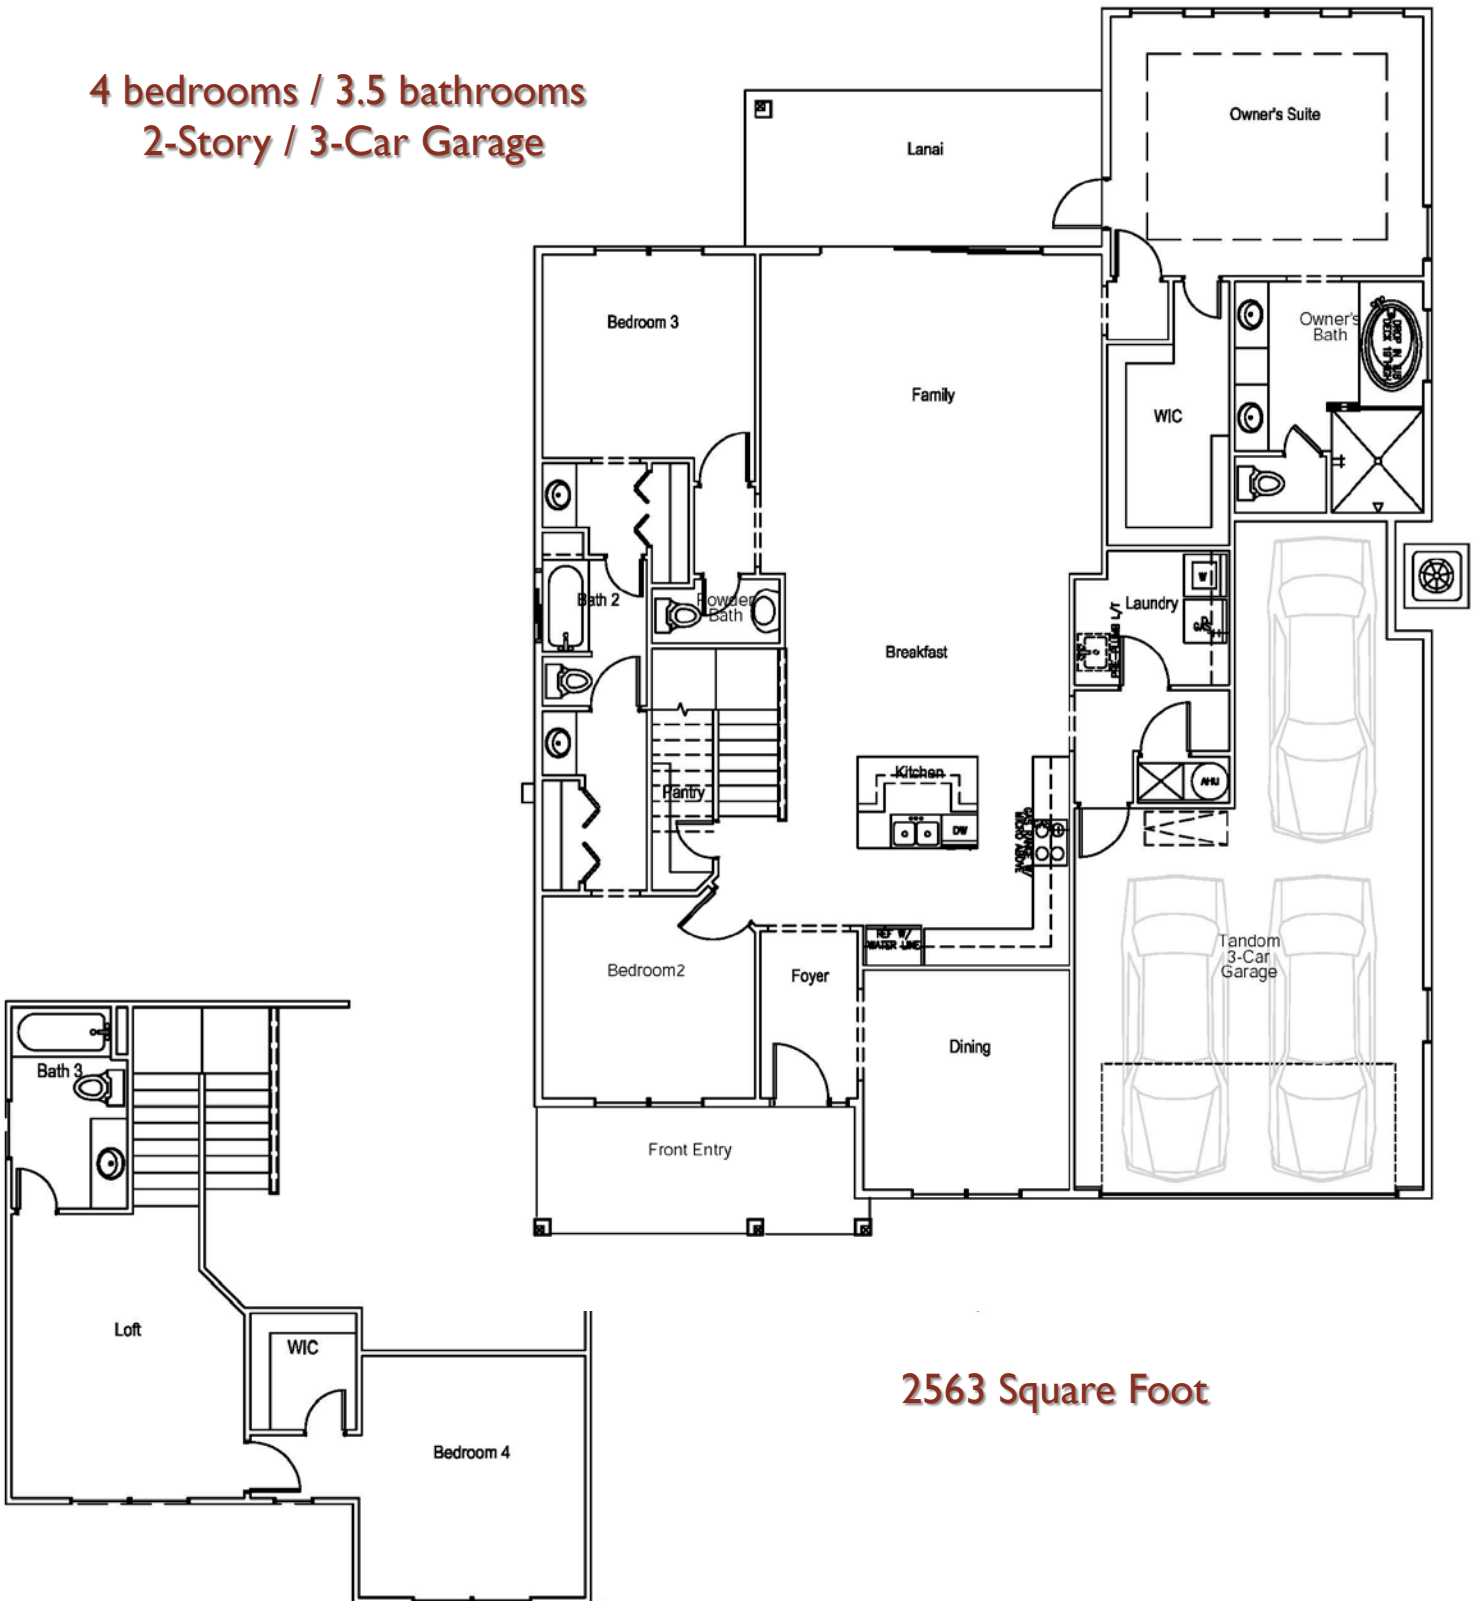

The Fresco Plan

-Cottage Elevation

3 bedrooms / 3.5 bathrooms / 2-Story / 3-Car Garage

The Fresco Plan

4 bedrooms / 3.5 bathrooms
2-Story / 3-Car Garage

2563 Square Foot