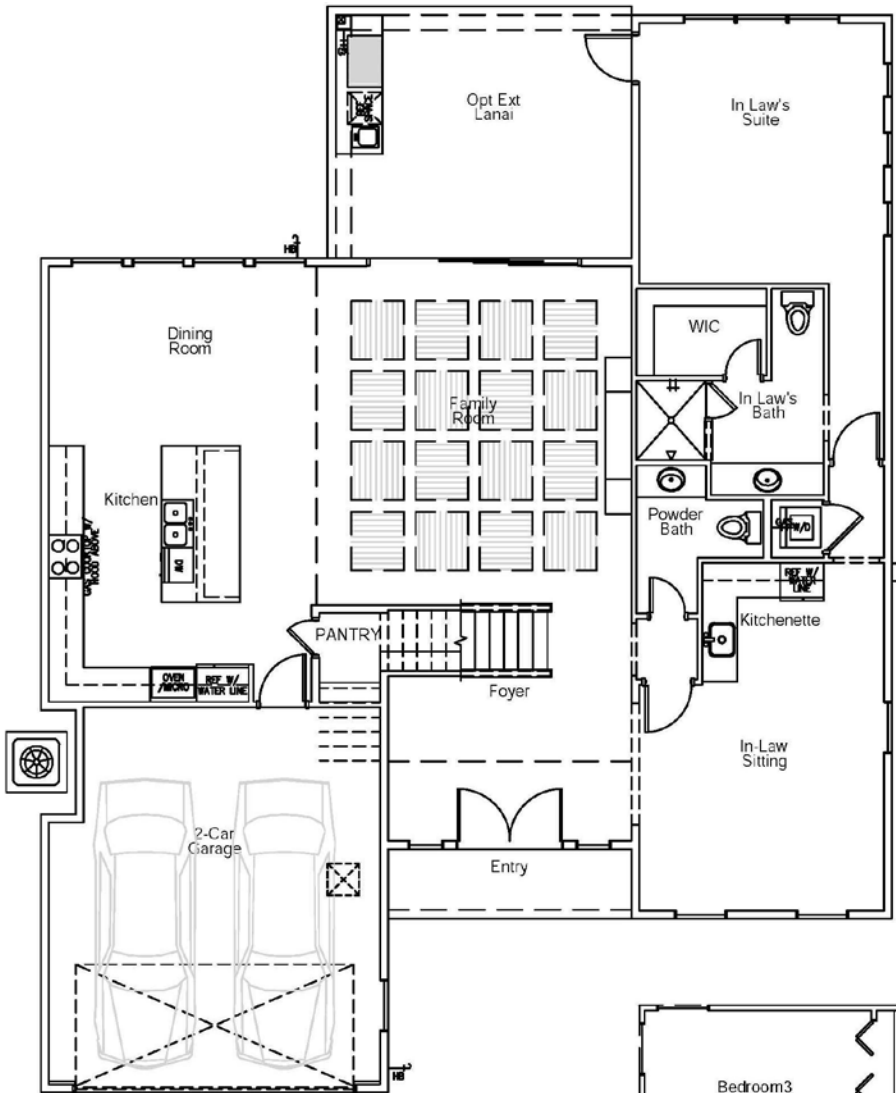

# The Asher Plan

## -Farmhouse Elevation

4 bedrooms / 3.5 bathrooms / 2-Story / 2-Car Garage

# The Asher Plan

4 bedrooms / 3.5 bathrooms  
2-Story / 2-Car Garage

2968 Square Foot