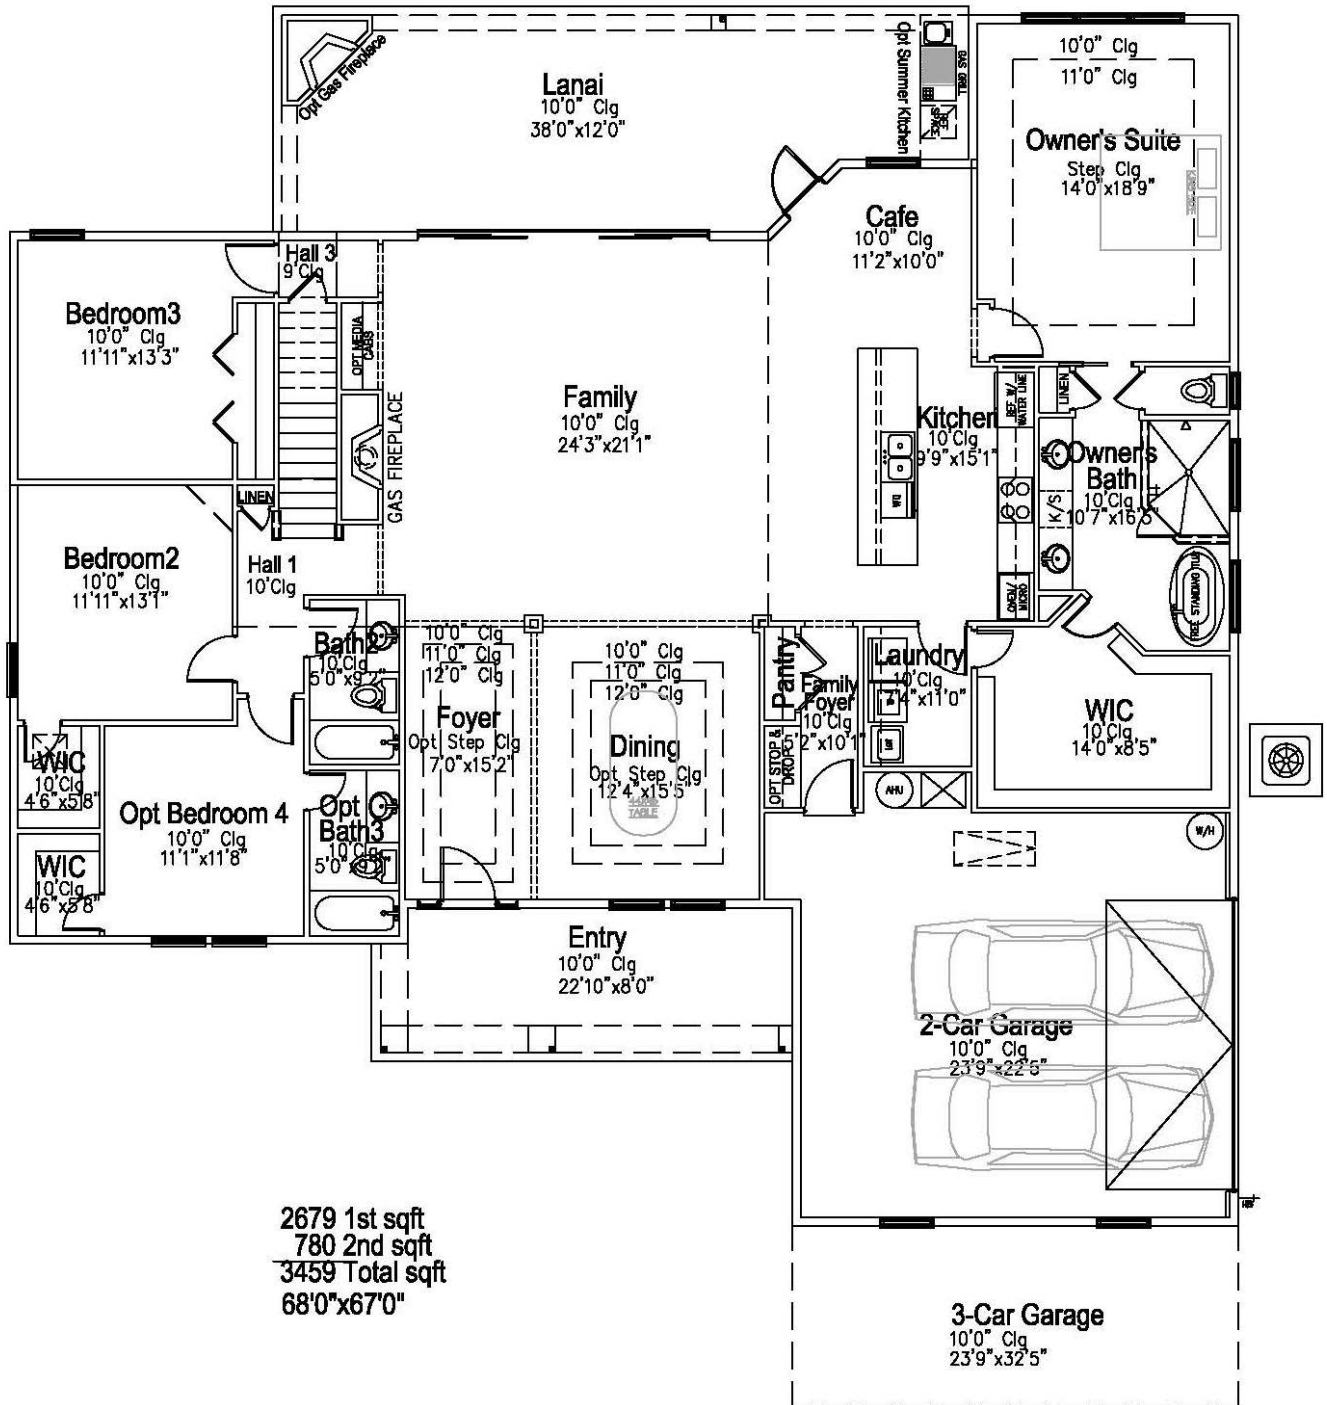

THE XAVIER PLAN

SOUTHERN CHARM

FLORIDA COASTAL

MODERN CONTEMPORARY

THE XAVIER PLAN

**THE XAVIER PLAN
 W/ OPT. BONUS**

THE XAVIER PLAN W/ OPT. BONUS

Artist's Renderings. All features and dimensions are subject to change without notice.

CBC1258208