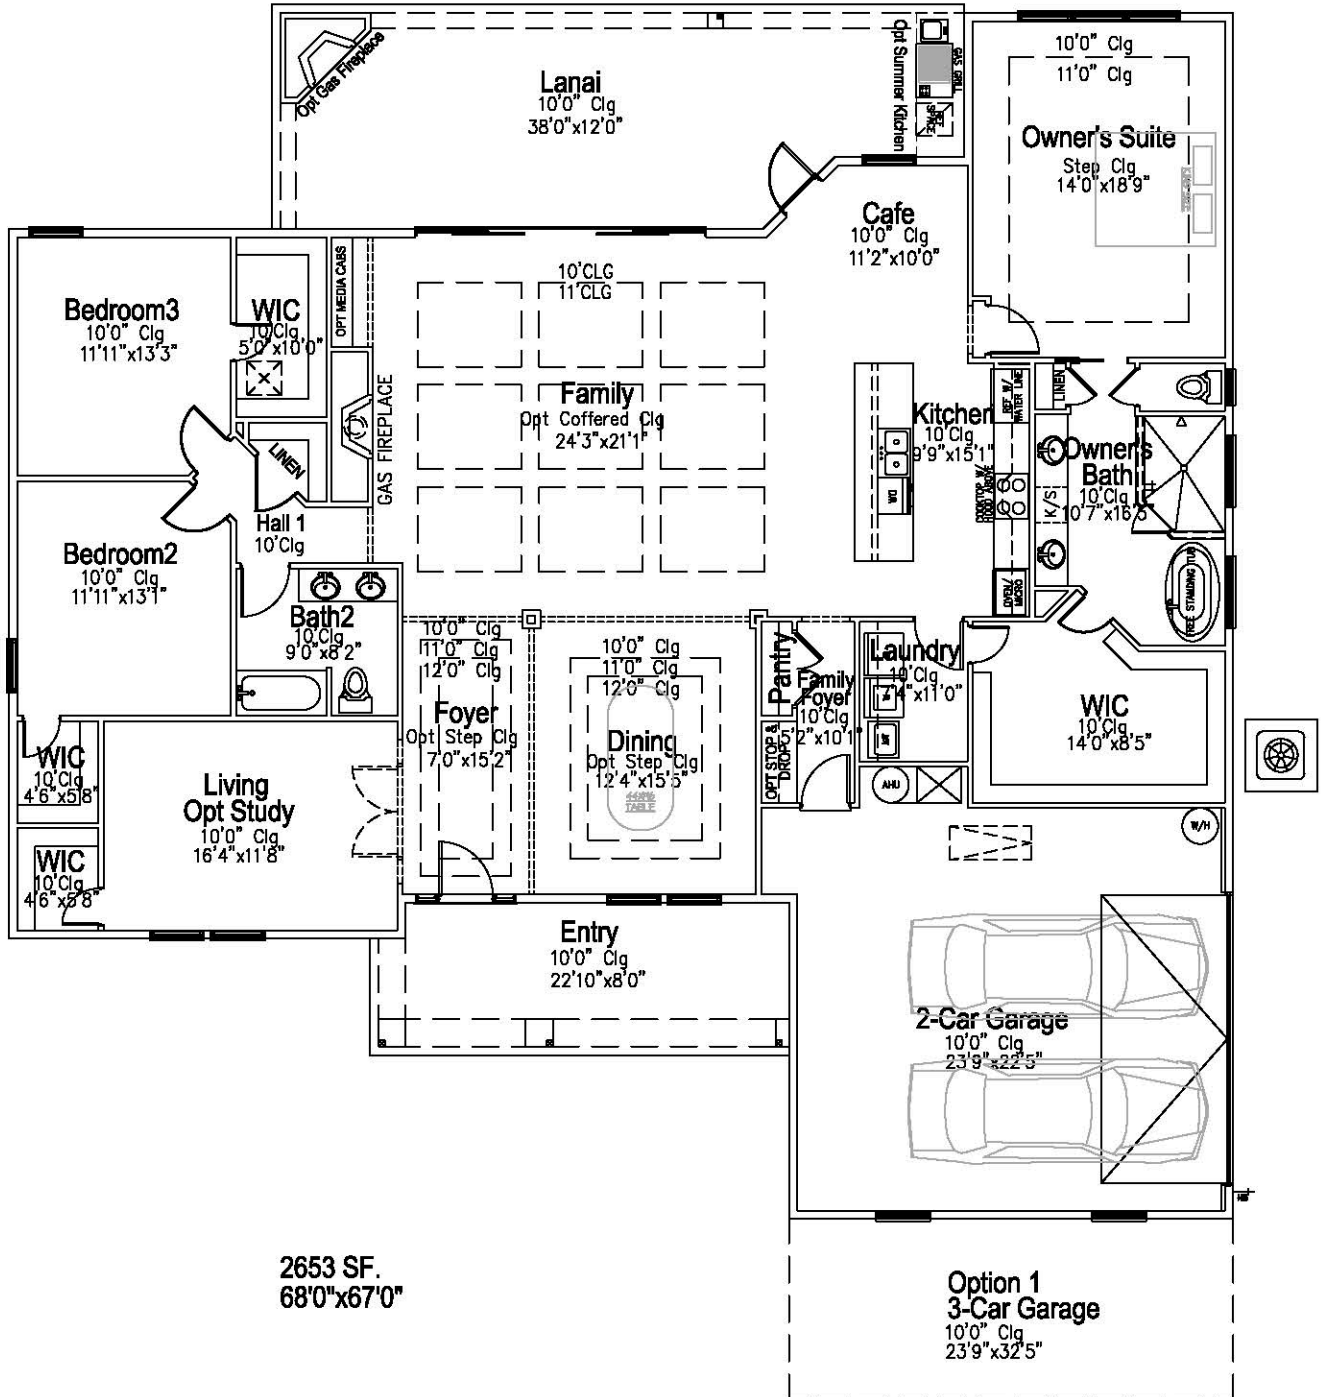

THE XAVIER PLAN

SOUTHERN CHARM

FLORIDA COASTAL

MODERN CONTEMPORARY

THE XAVIER PLAN

**THE XAVIER PLAN
 W/ OPT. BONUS**

THE XAVIER PLAN W/ OPT. BONUS

Artist's Renderings. All features and dimensions are subject to change without notice.

CBC1258208