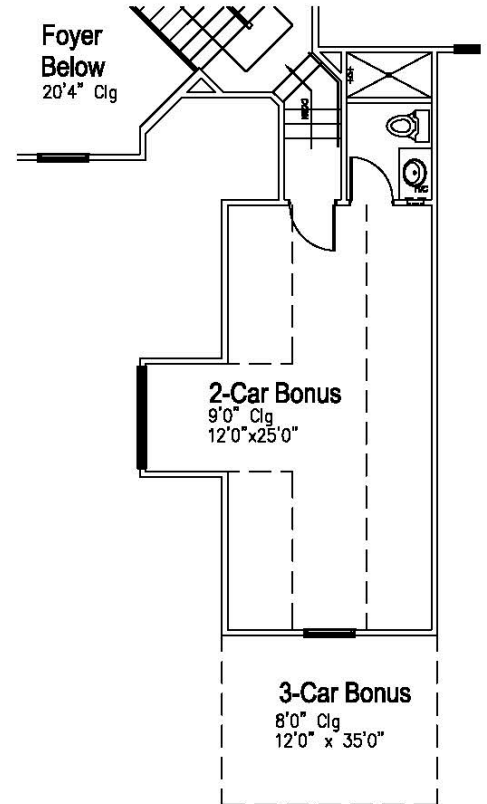

THE SPINNAKER PLAN

NEO- CLASSICAL

SOUTHERN CLASSICAL

COUNTRY MANOR

THE SPINNAKER PLAN

Spinnaker - Neo Classical

3453 SF
60' x 85'

THE SPINNAKER PLAN

Spinnaker - 2nd Floor

THE SPINNAKER PLAN

Option 2
Guest Suite

Option 3
Bedroom 5 w/ Full Bath

Option 4
2-Car Bonus Room

Option 5
3-Car Bonus Room

Option 6
Welcoming Room Fireplace & Bookcases