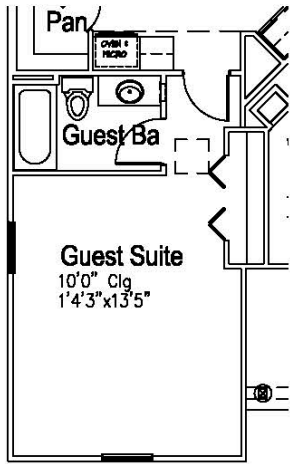

THE SPINNAKER PLAN

NEO- CLASSICAL

SOUTHERN CLASSICAL

COUNTRY MANOR

THE SPINNAKER PLAN

Spinnaker - Neo Classical

3453 SF
60' x 85'

THE SPINNAKER PLAN

Spinnaker - 2nd Floor

THE SPINNAKER PLAN

Option 2
Guest Suite

Option 3
Bedroom 5 w/ Full Bath

Option 4
2-Car Bonus Room

Option 5
3-Car Bonus Room

Option 6
Welcoming Room Fireplace & Bookcases