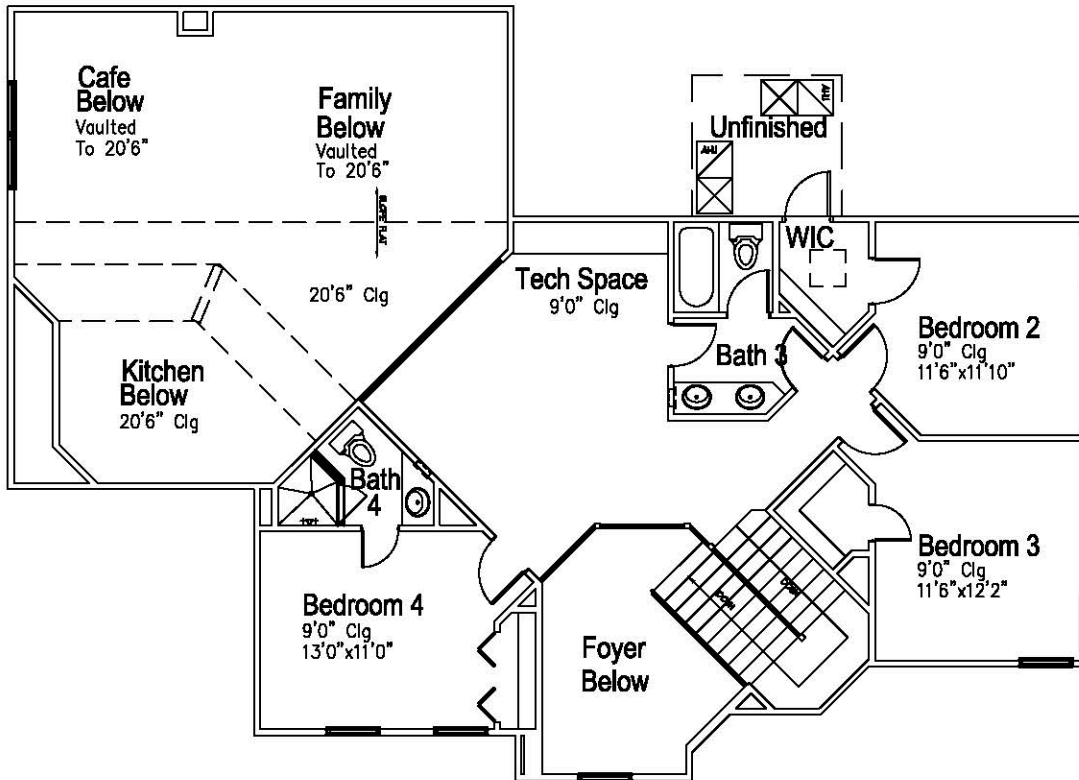

THE SPINNAKER PLAN

NEO- CLASSICAL

SOUTHERN CLASSICAL

COUNTRY MANOR

THE SPINNAKER PLAN

Spinnaker - Neo Classical

3453 SF
60' x 85'

THE SPINNAKER PLAN

Spinnaker - 2nd Floor

THE SPINNAKER PLAN

Option 2
Guest Suite

Option 3
Bedroom 5 w/ Full Bath

Option 4
2-Car Bonus Room

Option 5
3-Car Bonus Room

Option 6
Welcoming Room Fireplace & Bookcases