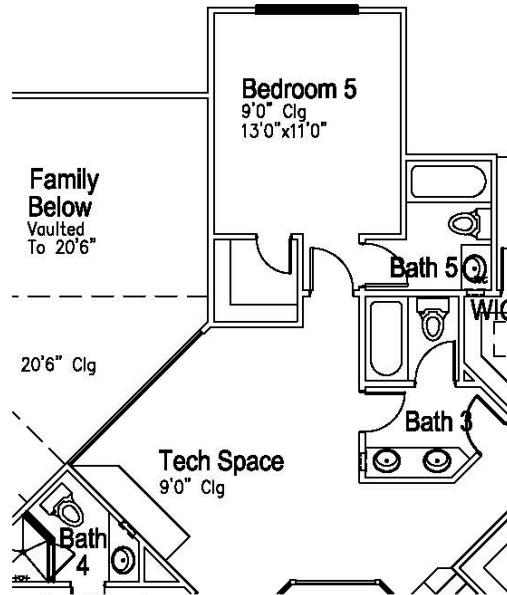

THE SPINNAKER PLAN

NEO- CLASSICAL

SOUTHERN CLASSICAL

COUNTRY MANOR

THE SPINNAKER PLAN

Spinnaker - Neo Classical

3453 SF
60' x 85'

THE SPINNAKER PLAN

Spinnaker - 2nd Floor

THE SPINNAKER PLAN

Option 2
Guest Suite

Option 3
Bedroom 5 w/ Full Bath

Option 4
2-Car Bonus Room

Option 5
3-Car Bonus Room

Option 6
Welcoming Room Fireplace & Bookcases