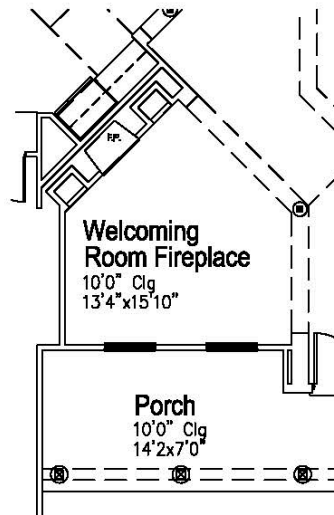

THE SPINNAKER PLAN

NEO- CLASSICAL

SOUTHERN CLASSICAL

COUNTRY MANOR

THE SPINNAKER PLAN

Spinnaker - Neo Classical

3453 SF
60' x 85'

THE SPINNAKER PLAN

Spinnaker - 2nd Floor

THE SPINNAKER PLAN

Option 2
Guest Suite

Option 3
Bedroom 5 w/ Full Bath

Option 4
2-Car Bonus Room

Option 5
3-Car Bonus Room

Option 6
Welcoming Room Fireplace & Bookcases