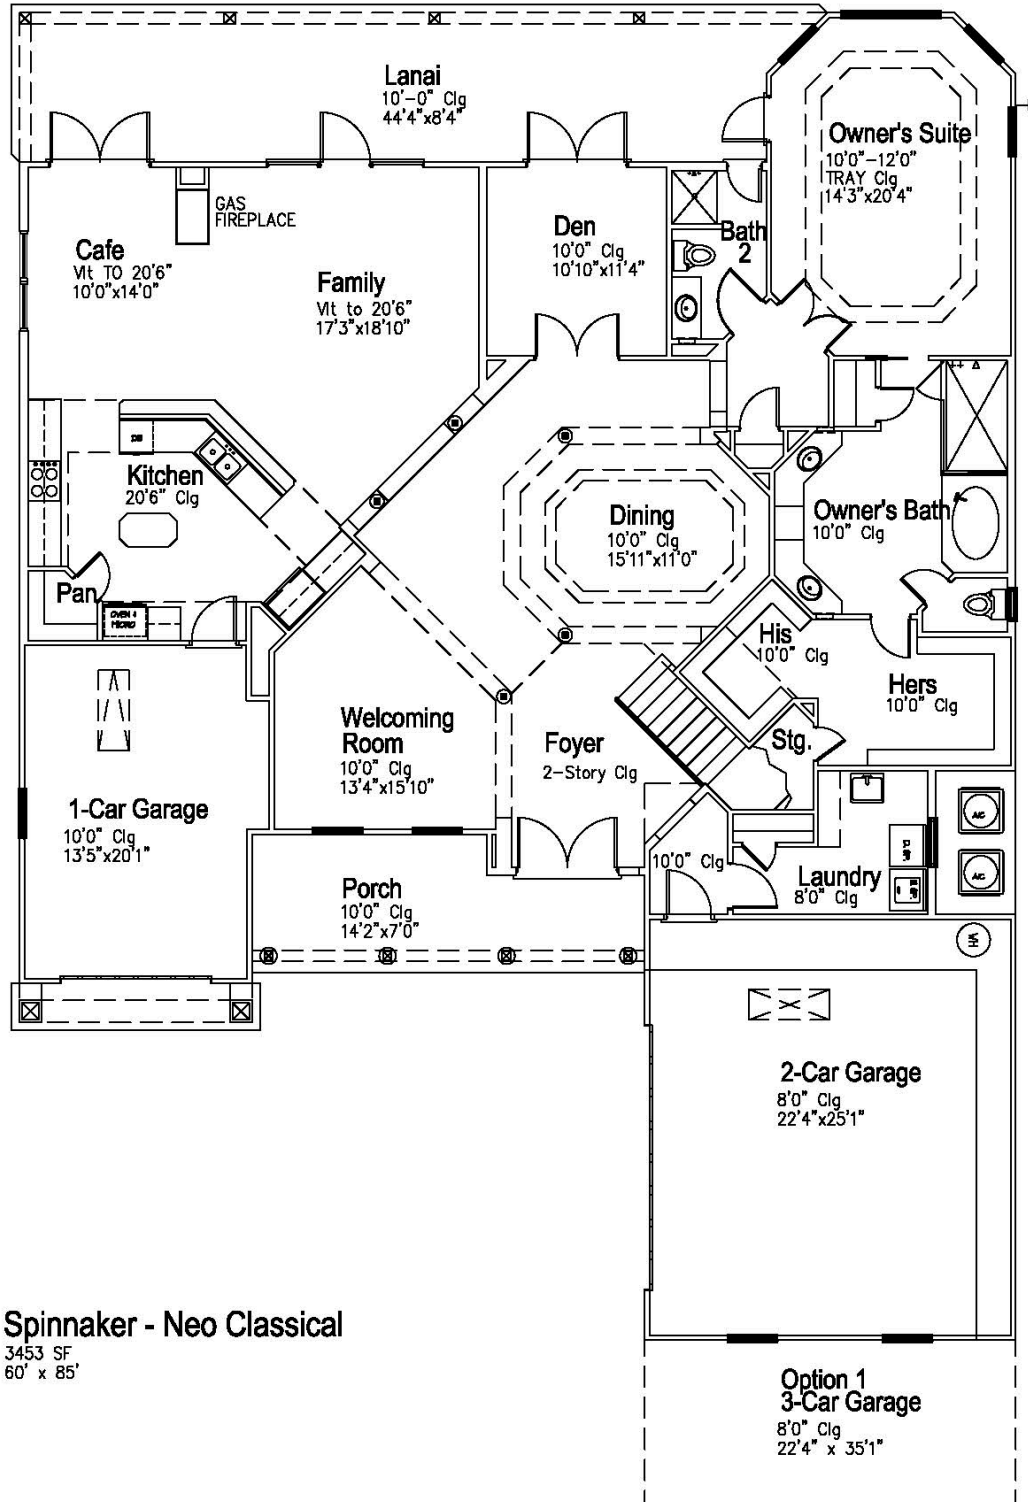

THE SPINNAKER PLAN

NEO- CLASSICAL

SOUTHERN CLASSICAL

COUNTRY MANOR

THE SPINNAKER PLAN

Spinnaker - Neo Classical

3453 SF
60' x 85'

THE SPINNAKER PLAN

Spinnaker - 2nd Floor

THE SPINNAKER PLAN

Option 2
Guest Suite

Option 3
Bedroom 5 w/ Full Bath

Option 4
2-Car Bonus Room

Option 5
3-Car Bonus Room

Option 6
Welcoming Room Fireplace & Bookcases