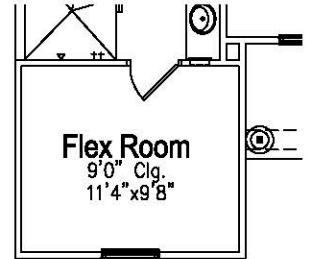

THE CAPE PLAN

SOUTHERN CHARM

FLORIDA COASTAL

MODERN CONTEMPORARY

THE CAPE PLAN

Cape
2960 SF.
65'0" x 83'0"

THE CAPE PLAN

Option 2
3-Car Garage

Option 3
Guest Suite

Option 4
Flex Room

Option 5
Butler Pantry

Option 6
Additional Lanai

THE CAPE PLAN