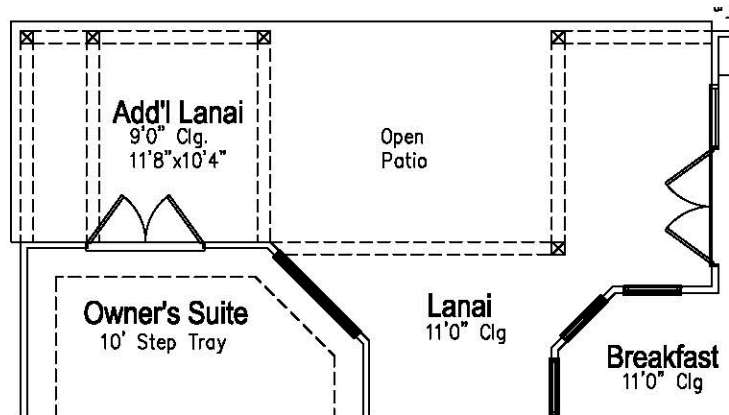

THE CAPE PLAN

SOUTHERN CHARM

FLORIDA COASTAL

MODERN CONTEMPORARY

THE CAPE PLAN

Cape
2960 SF.
65'0" x 83'0"

THE CAPE PLAN

Option 2
3-Car Garage

Option 3
Guest Suite

Option 4
Flex Room

Option 5
Butler Pantry

Option 6
Additional Lanai

THE CAPE PLAN