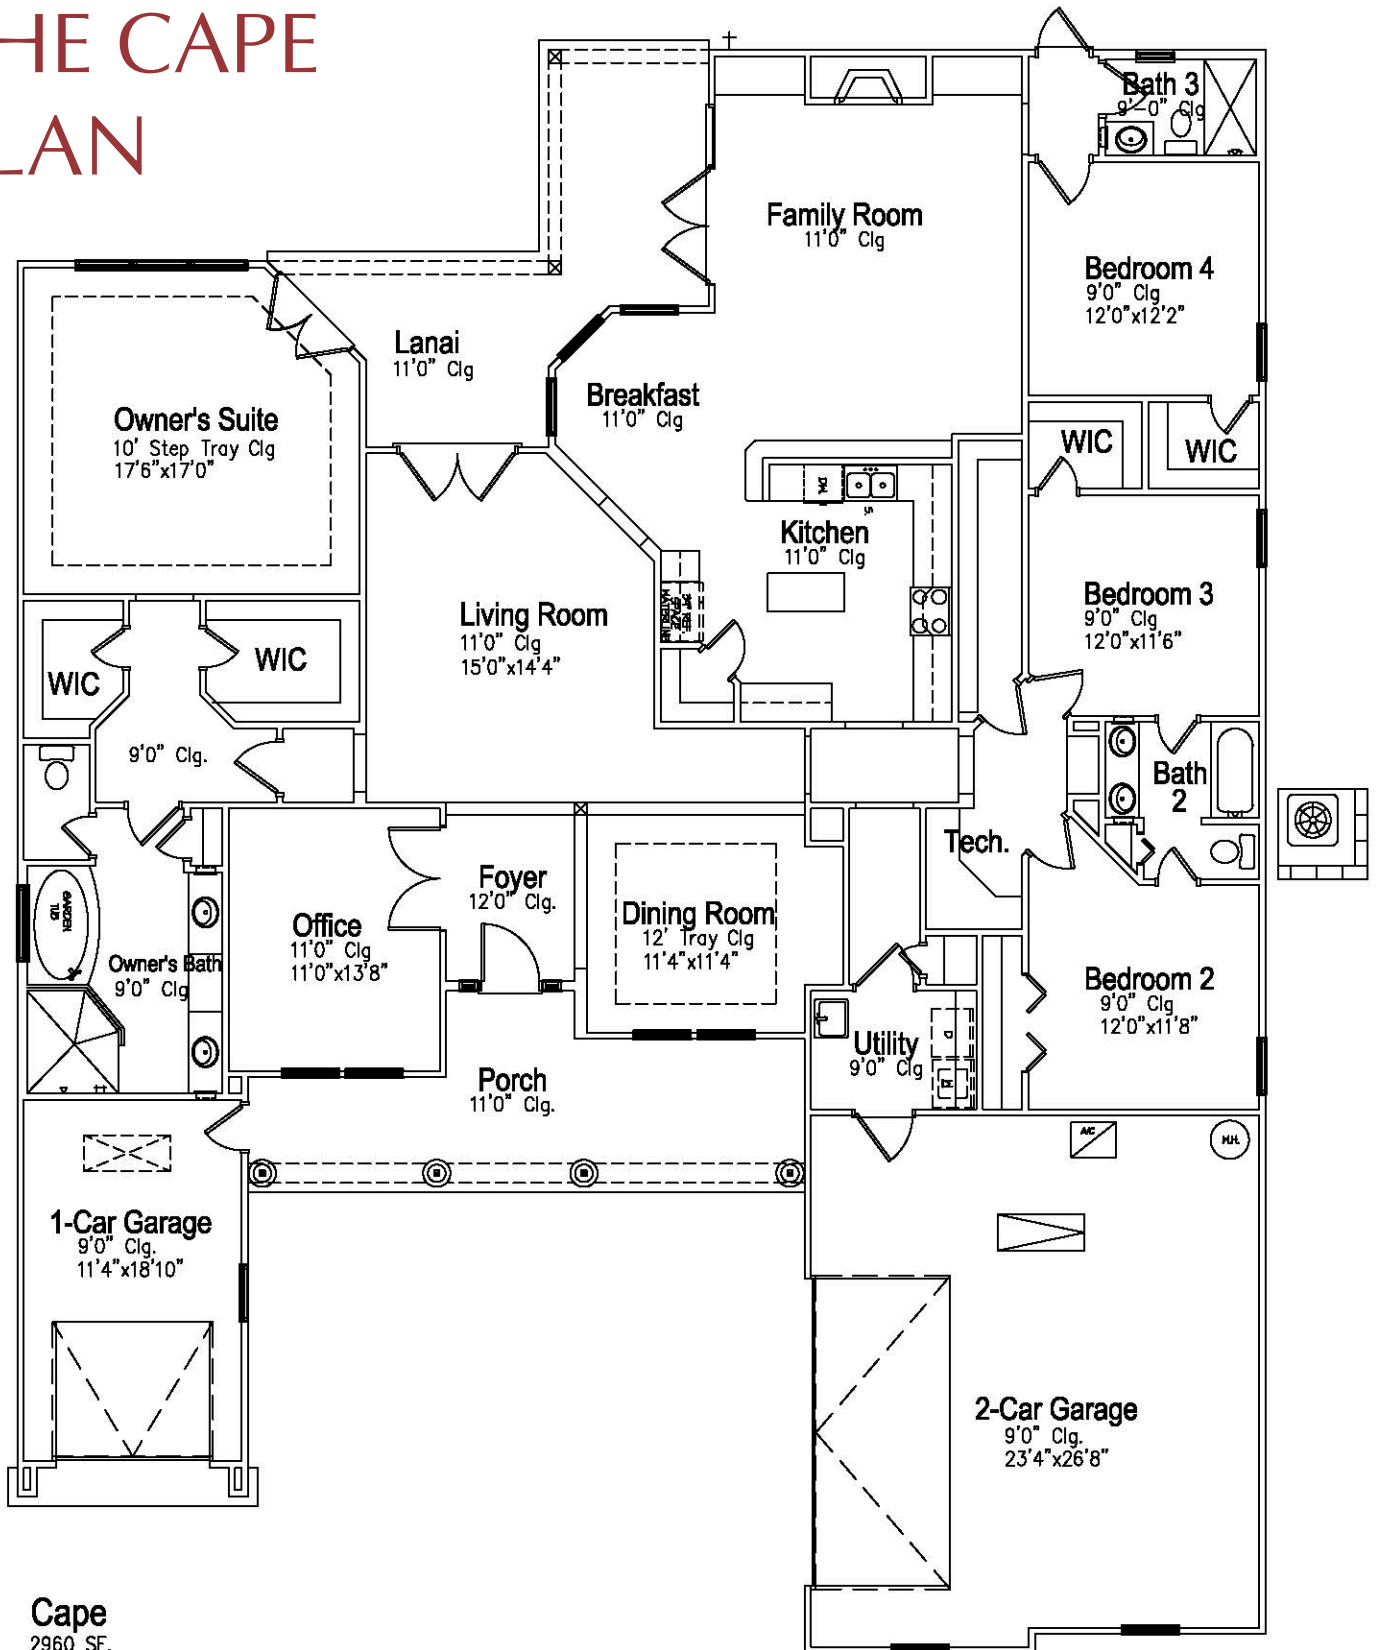

THE CAPE PLAN

SOUTHERN CHARM

FLORIDA COASTAL

MODERN CONTEMPORARY

THE CAPE PLAN

Cape
2960 SF.
65'0" x 83'0"

THE CAPE PLAN

Option 2
3-Car Garage

Option 3
Guest Suite

Option 4
Flex Room

Option 5
Butler Pantry

Option 6
Additional Lanai

THE CAPE PLAN