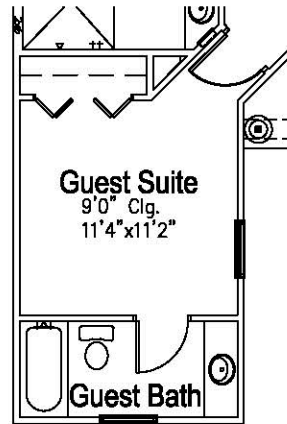

THE CAPE PLAN

SOUTHERN CHARM

FLORIDA COASTAL

MODERN CONTEMPORARY

THE CAPE PLAN

Cape
2960 SF.
65'0" x 83'0"

THE CAPE PLAN

Option 2
3-Car Garage

Option 3
Guest Suite

Option 4
Flex Room

Option 5
Butler Pantry

Option 6
Additional Lanai

THE CAPE PLAN