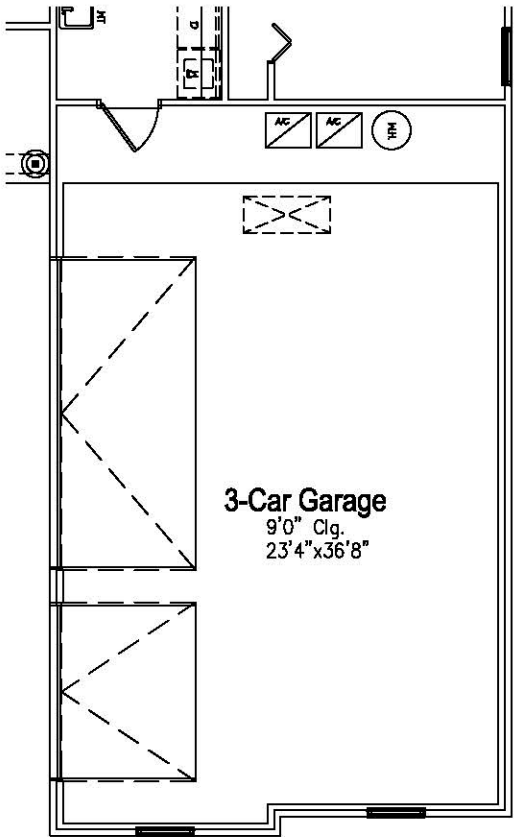

THE CAPE PLAN

SOUTHERN CHARM

FLORIDA COASTAL

MODERN CONTEMPORARY

THE CAPE PLAN

Cape
2960 SF.
65'0" x 83'0"

THE CAPE PLAN

Option 2
3-Car Garage

Option 3
Guest Suite

Option 4
Flex Room

Option 5
Butler Pantry

Option 6
Additional Lanai

THE CAPE PLAN