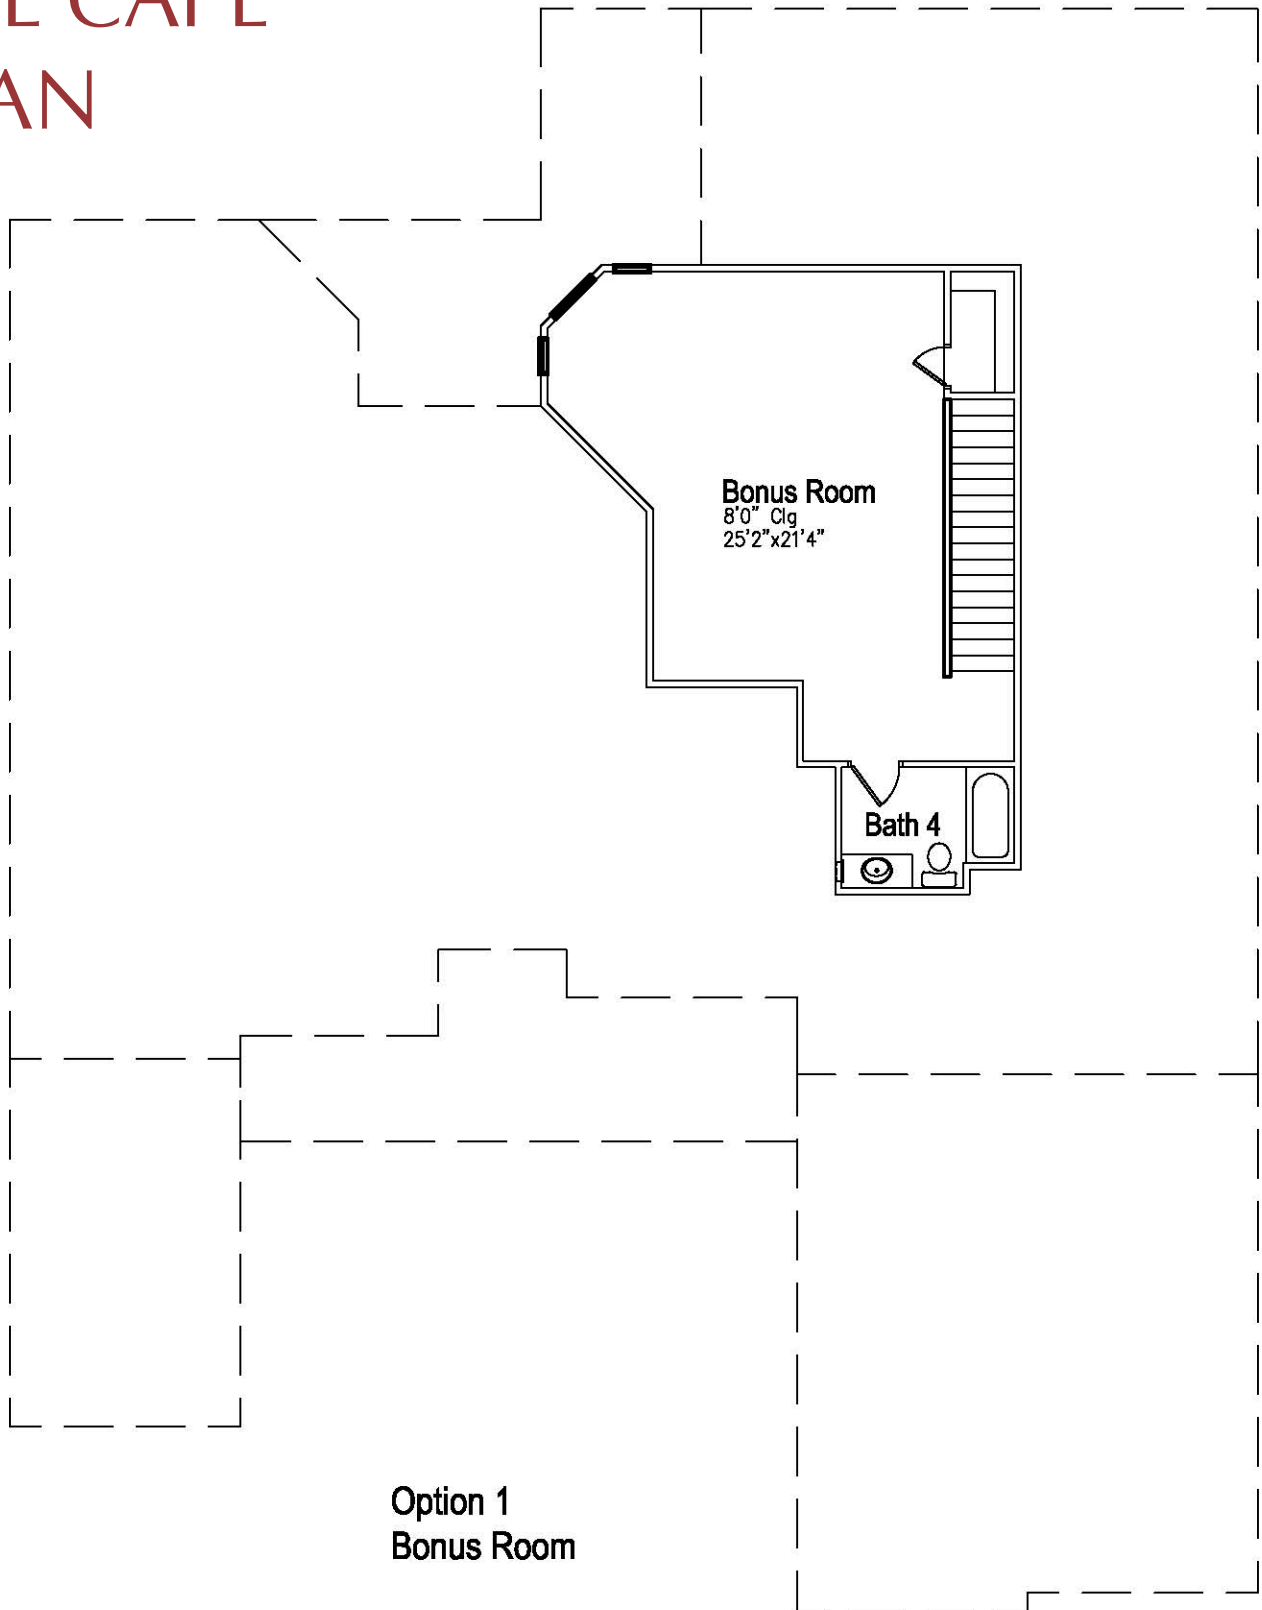

THE CAPE PLAN

SOUTHERN CHARM

FLORIDA COASTAL

MODERN CONTEMPORARY

THE CAPE PLAN

Cape
2960 SF.
65'0" x 83'0"

THE CAPE PLAN

Option 2
3-Car Garage

Option 3
Guest Suite

Option 4
Flex Room

Option 5
Butler Pantry

Option 6
Additional Lanai

THE CAPE PLAN